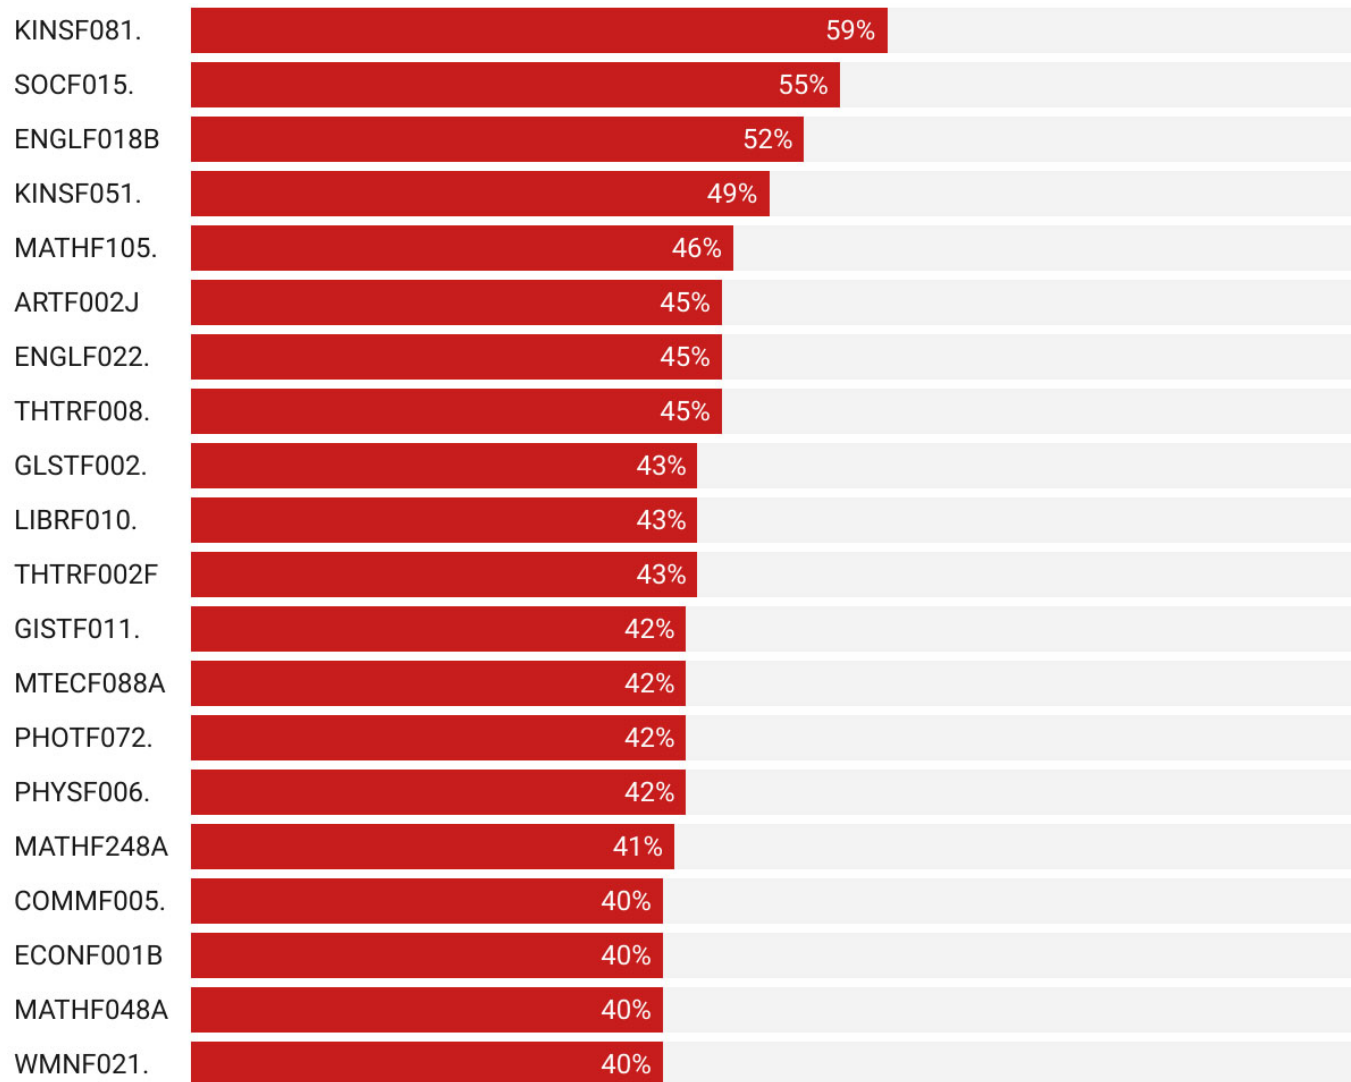

## Foothill College courses with highest non success rates, 2018-19 to 2020-21

Three-year average non success rates include withdraws (grades=D, F, I, NP, EW, FW, MW, W). Note that not all courses were offered every year. Courses enrolled 50 or more students over the three-year period and at least 40% non success rate are displayed.