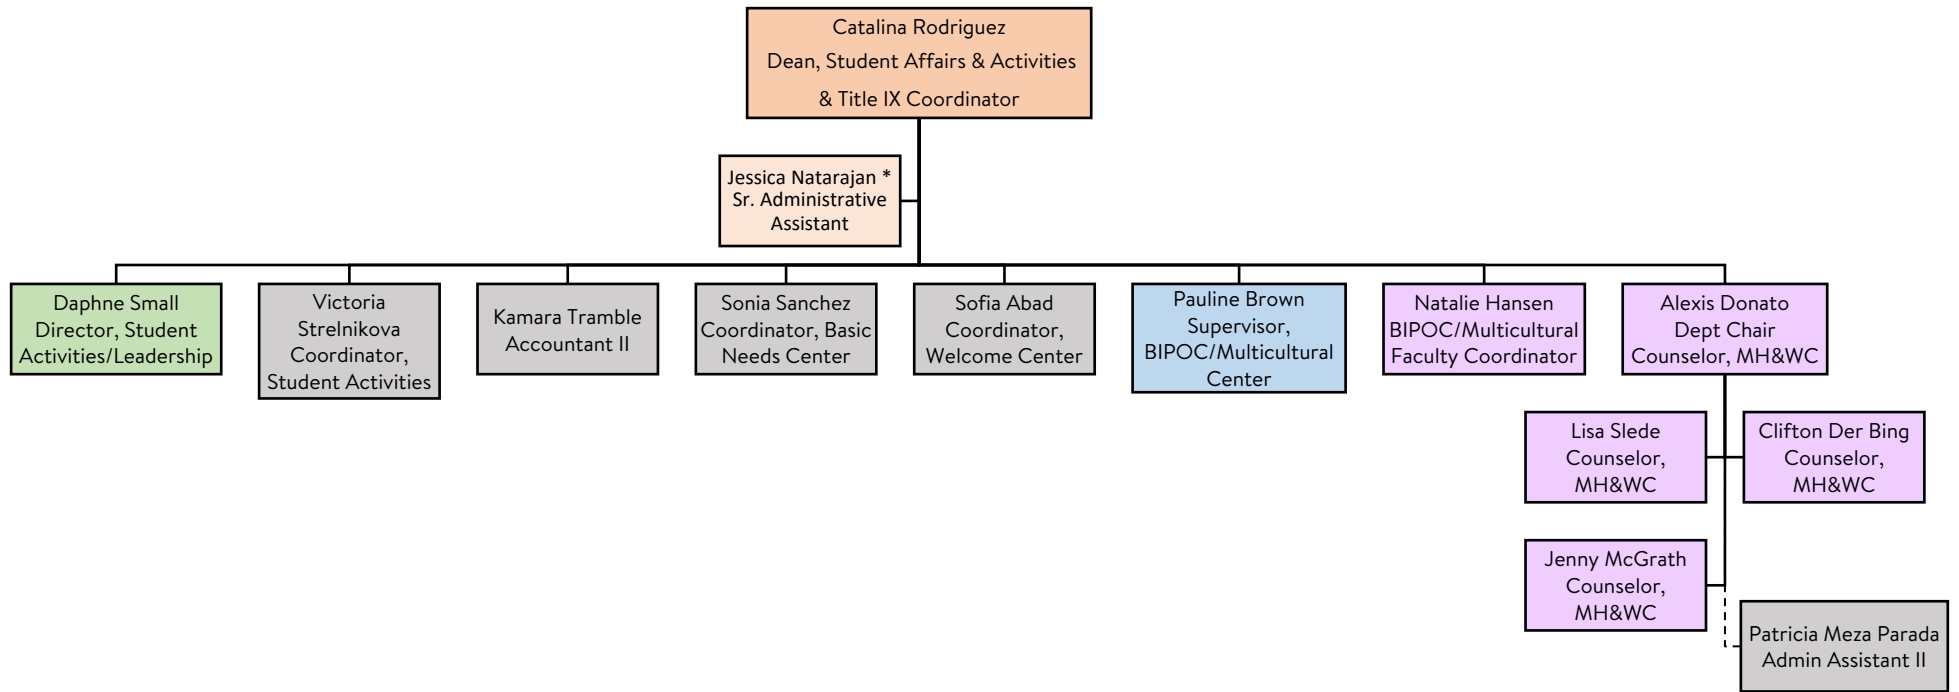

Student Affairs & Activities

VP	Dean	* Part time
Director	Supervisor	** TEA
Classified	Faculty	*** WOC
		▲ On Leave